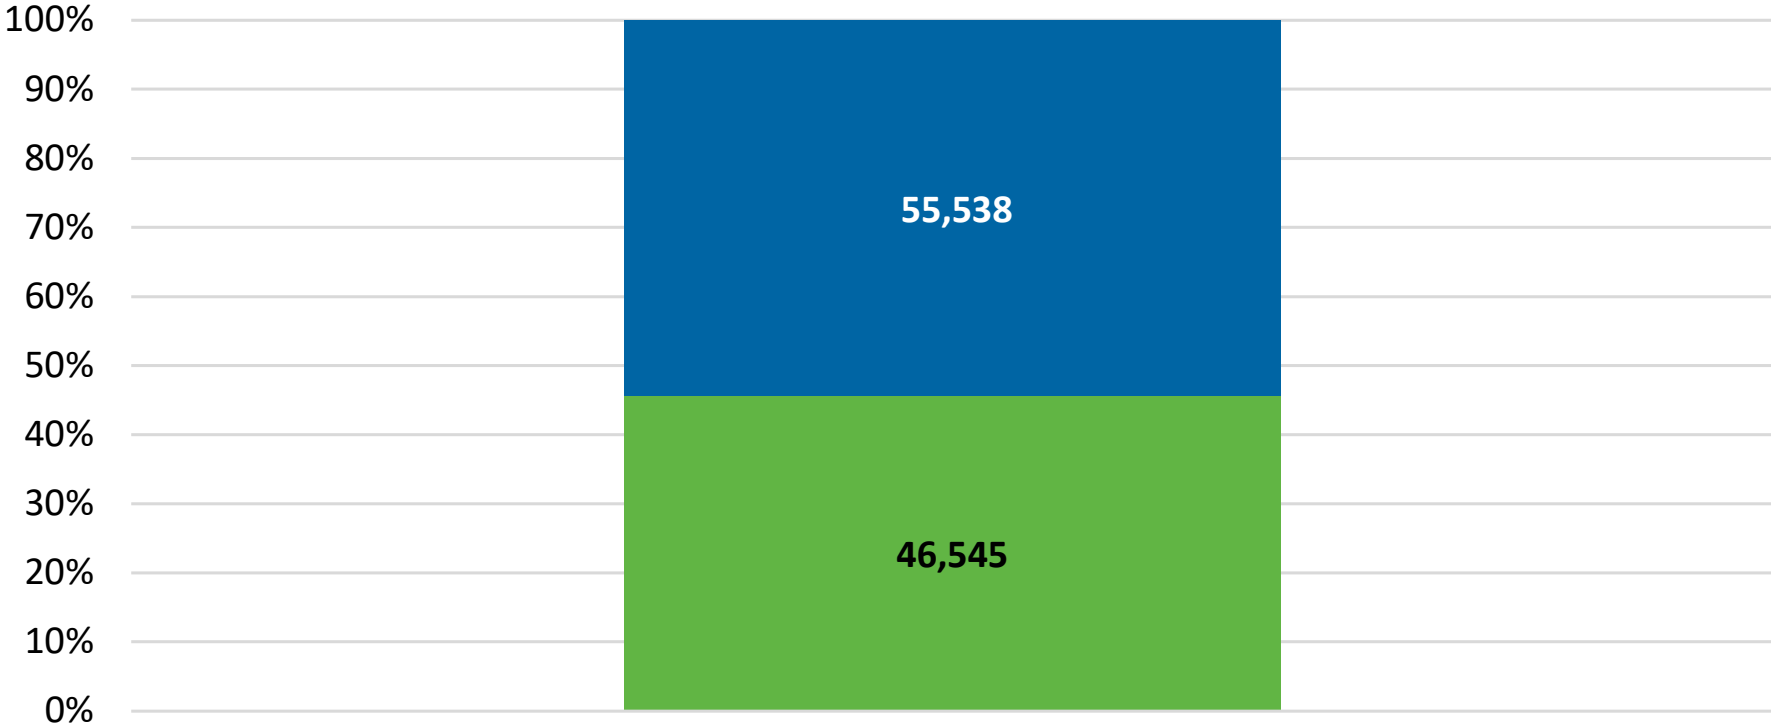

PL Tricounty Policies Assumed - 2025

2/18/2025
Total: 102,083

- Tricounty Policies (Broward, Miami-Dade, Palm Beach)
- Remaining Counties