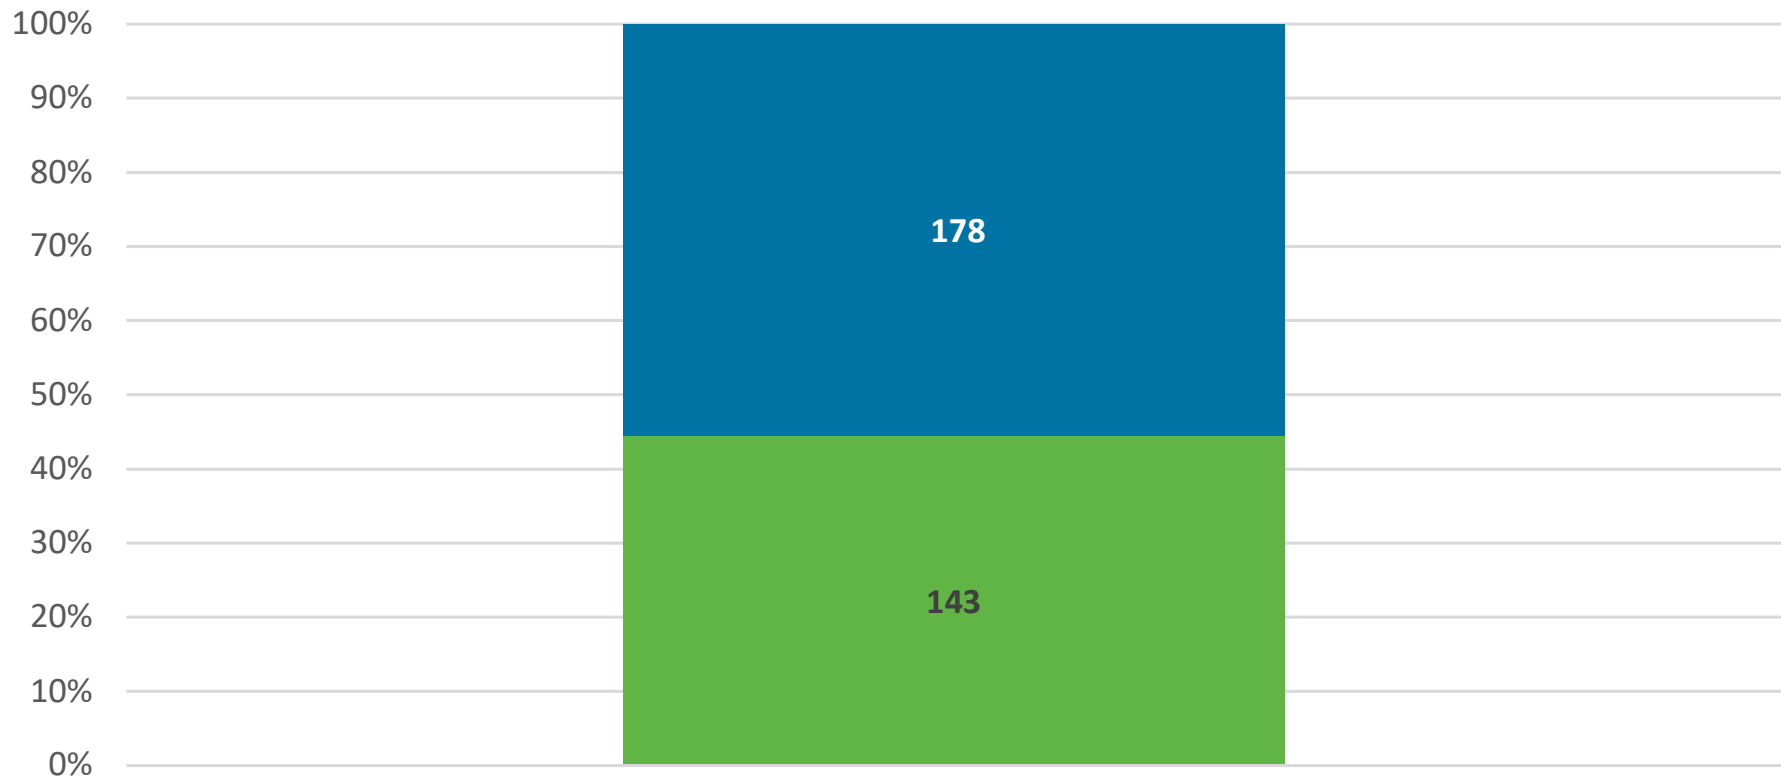

CL Tricounty Policies Assumed - 2024

2/27/2024

Total: 321

■ Tricounty Policies (Broward, Miami-Dade, Palm Beach)

■ Remaining Counties